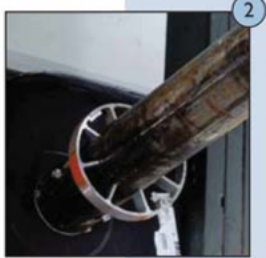

Every DuraGrille security grille is built for superior performance and includes the features listed below. For additional options, please see the inside pages.

1 Grille.

Offered in a contemporary brick pattern (right) or traditional straight pattern (left), grilles are constructed of 5/16" mill-finished aluminum rods with 9" center-to-center interlocking links.