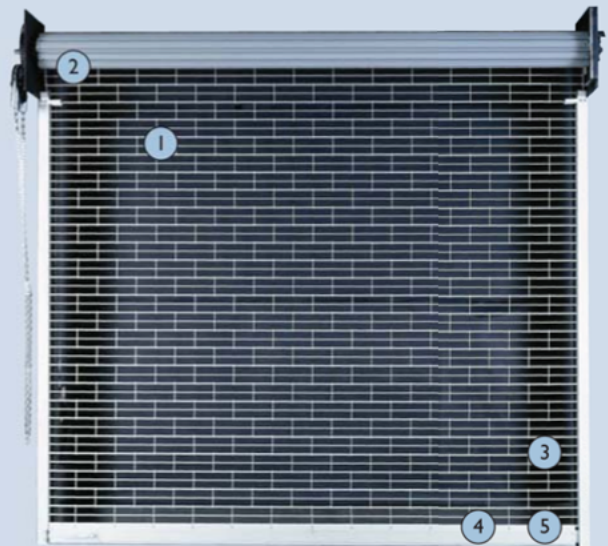

APPLICATION GUIDE

	DuraGrille
Cafeteria/Concessions	●
High Security	◐
Shopping Mall/Retail	●
Underground Parking	◐

● Best Choice   ◐ Good Solution