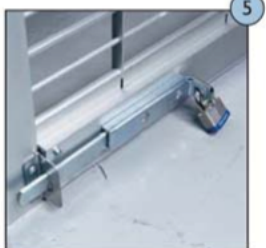

5 Locks.

Manually-operated grilles are provided with slide-bolt locks. Other locking options are available.