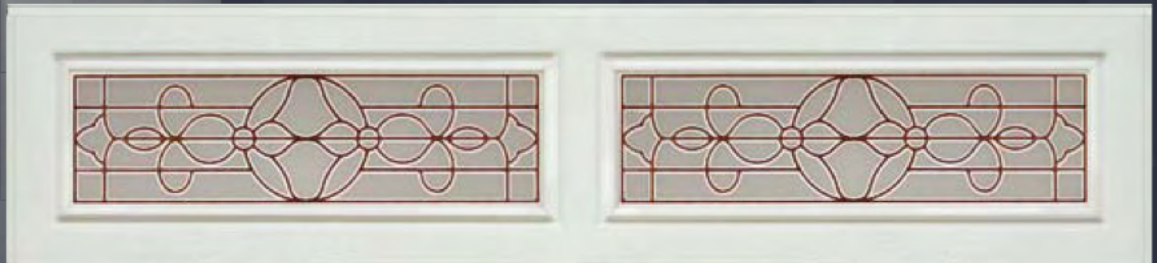

Available in Silver, Umber and Black

Oval/Diamond Frost Silver Ranch