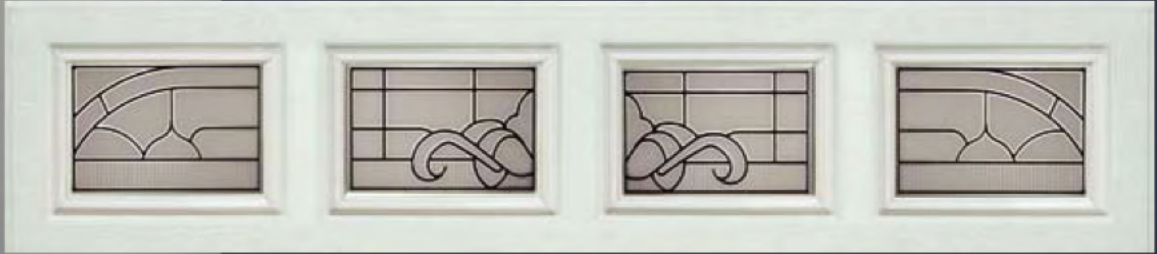

Frosted
And Beveled
With Caming

Dimensions

Silver

Umber

Black

Regency Black Colonial

Available in Silver, Umber and Black

Expressions Silver Colonial